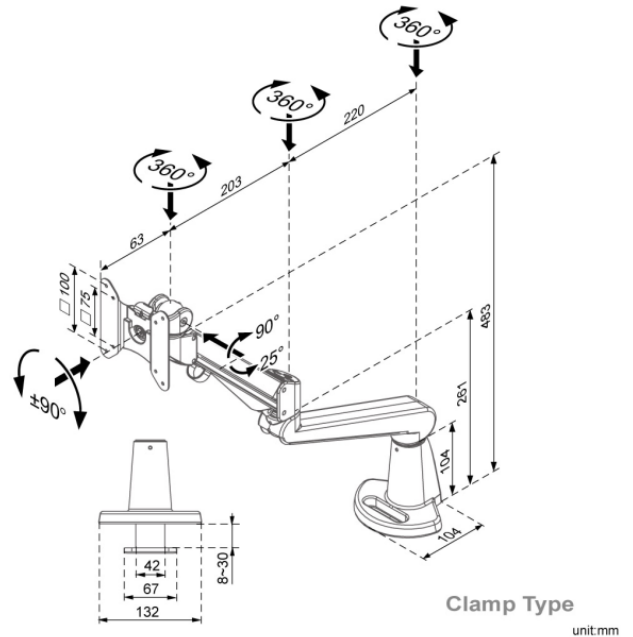

Ascend Gas Arm with top fix Clamp

Product Specification

Product code	CMS2077C-ED & CMS3163 – POLISHED WHITE
*Weight capacity	From 3 - 8 kg
**Maximum Screen Size	36"
Height adjustment range	200mm – 500mm from desktop
Max forward extension	486mm
VESA	75mm & 100mm VESA compliant
Movement	Height adjustment, tilt, swivel, rotation and reach

*Capacity may be reduced if monitor size is greater than 26" or depth is greater than 5.5cm

**Subject to weight being within range & VESA 75 x 75mm or 100 x 100mm, please refer to our measurements / line drawings and check with screen manufacturers measurements including bezel

Additional Information

Clamp for desktops up to 8mm - 30mm

Integral cable management

Gas assisted height adjustment

Lockable quick release VESA function

180° anti rotation feature

Over 90% of the aluminium alloy content is recycled